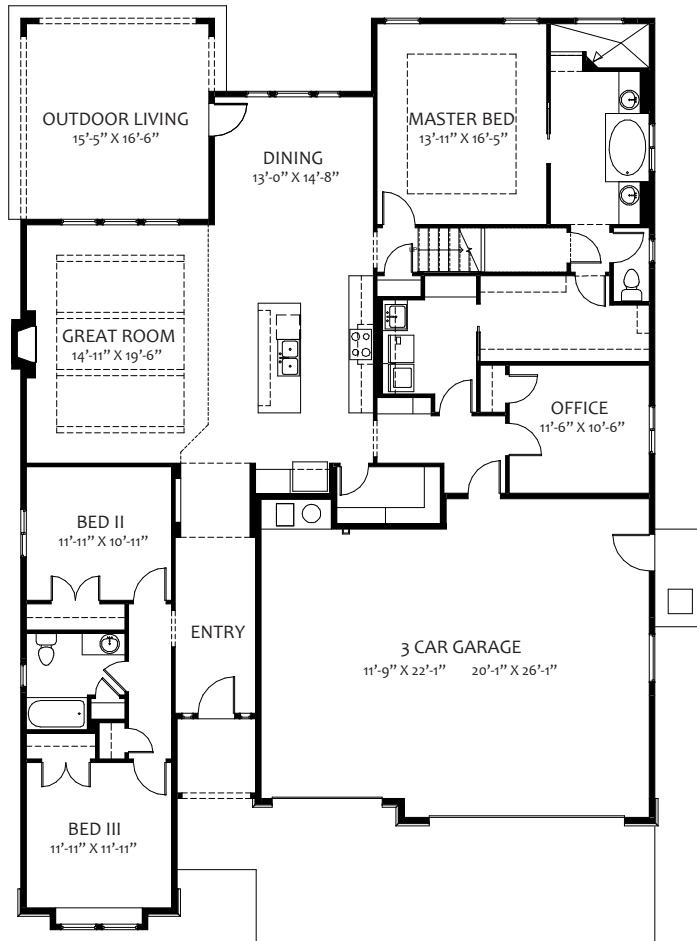

Chesapeake

3 bed 

2 1/2 bath 

3 car garage 

RCE-59574 ©2020

Actual floor plan may vary from pictured plan. Areas and dimensions are approximate. See Sales Team for list of included features.

www.TRESIDIO.com

2779
SQ. FT.