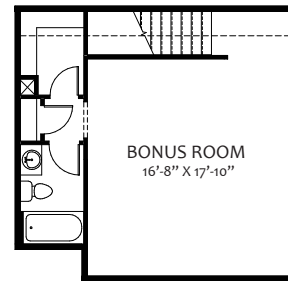

Chesapeake

3 bed 

2 1/2 bath 

3 car garage 

RCE-59574 ©2020

Actual floor plan may vary from pictured plan. Areas and dimensions are approximate. See Sales Team for list of included features.

www.TRESIDIO.com

2779
SQ. FT.