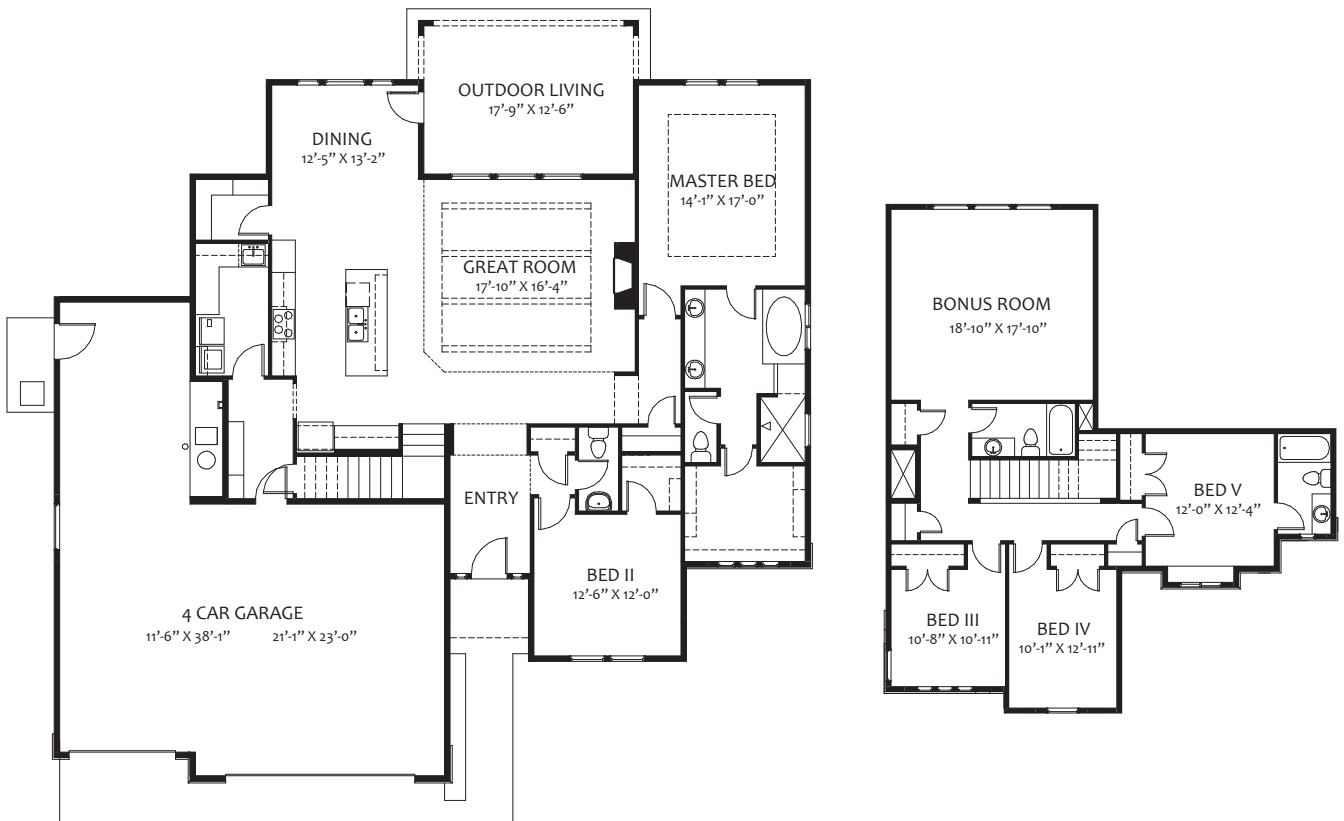

Borealis

**TRESIDIO
HOMES**

EQUAL HOUSING OPPORTUNITY RCE-59574 ©2020

Actual floor plan may vary from pictured plan. Areas and dimensions are approximate. See Sales Team for list of included features.

5 bed 

3 bath 

4 car garage 

www.TRESIDIO.com

3116
SQ. FT.