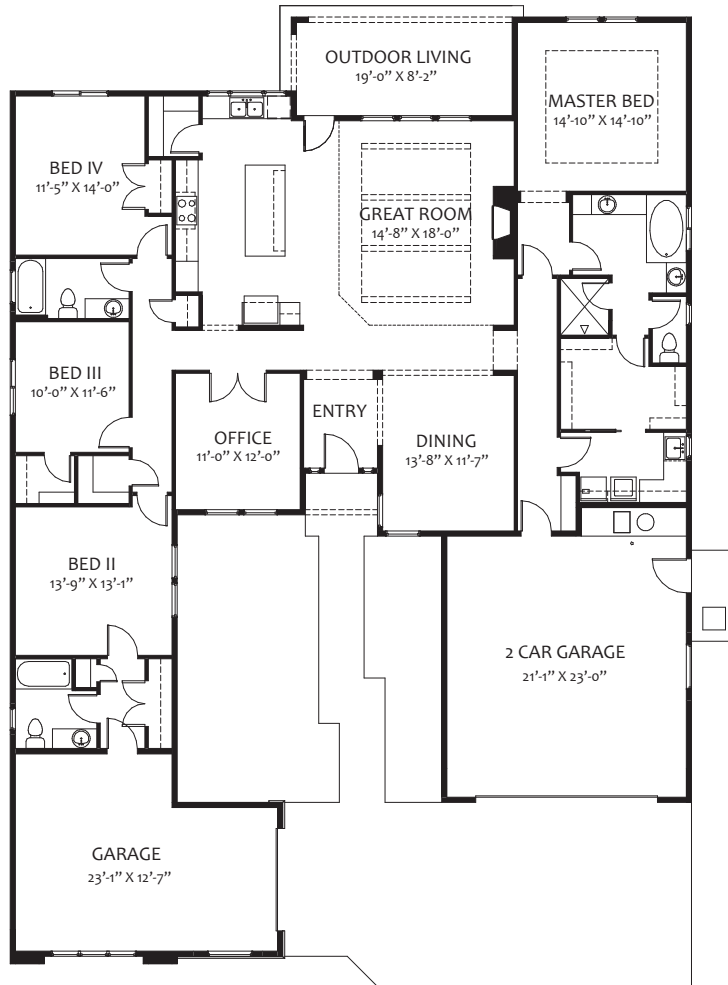

Palmetto

4 bed

3 bath

3 car garage

Actual floor plan may vary from pictured plan. Areas and dimensions are approximate. See Sales Team for list of included features.

www.TRESIDIO.com

2615
SQ. FT.