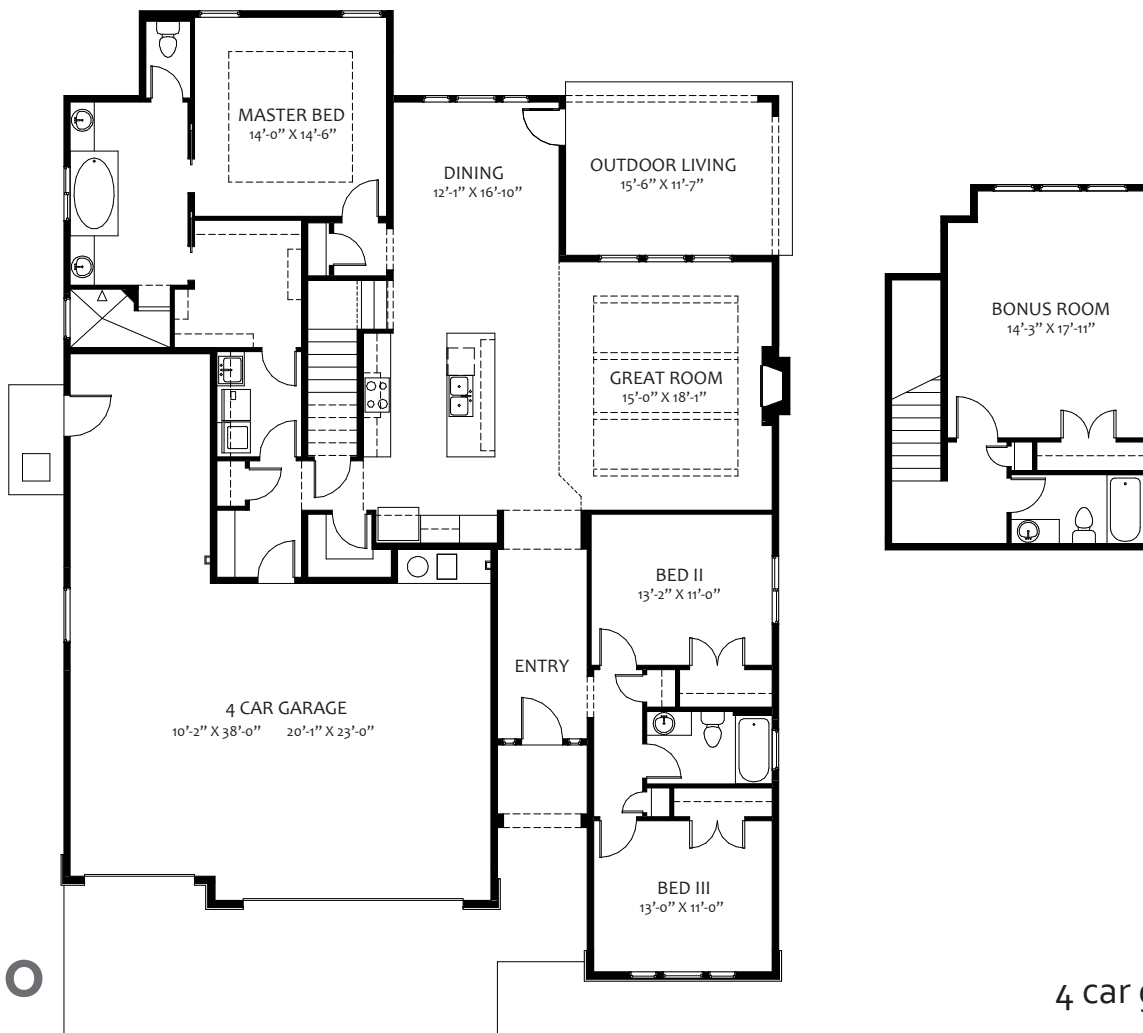

Galloway

3 bed

3 bath

4 car garage

RCE-59574 ©2020

Actual floor plan may vary from pictured plan. Areas and dimensions are approximate. See Sales Team for list of included features.

www.TRESIDIO.com

2508  
SQ. FT.